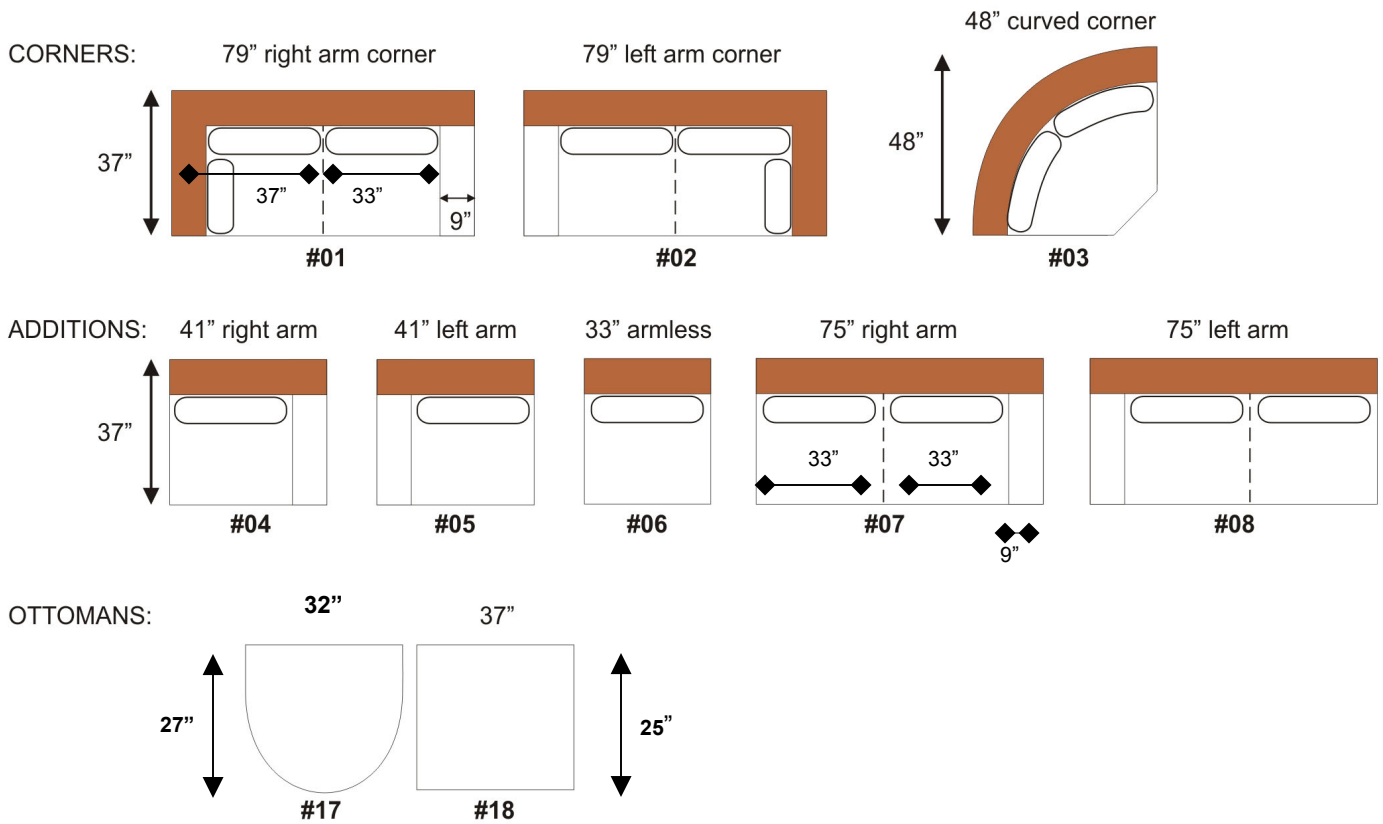

Sectionals: Groups A & C

Sectionals are available in many sofa styles that are skirted or upholstered base.
Sofabeds are also available in sectionals.
Please call for more information.