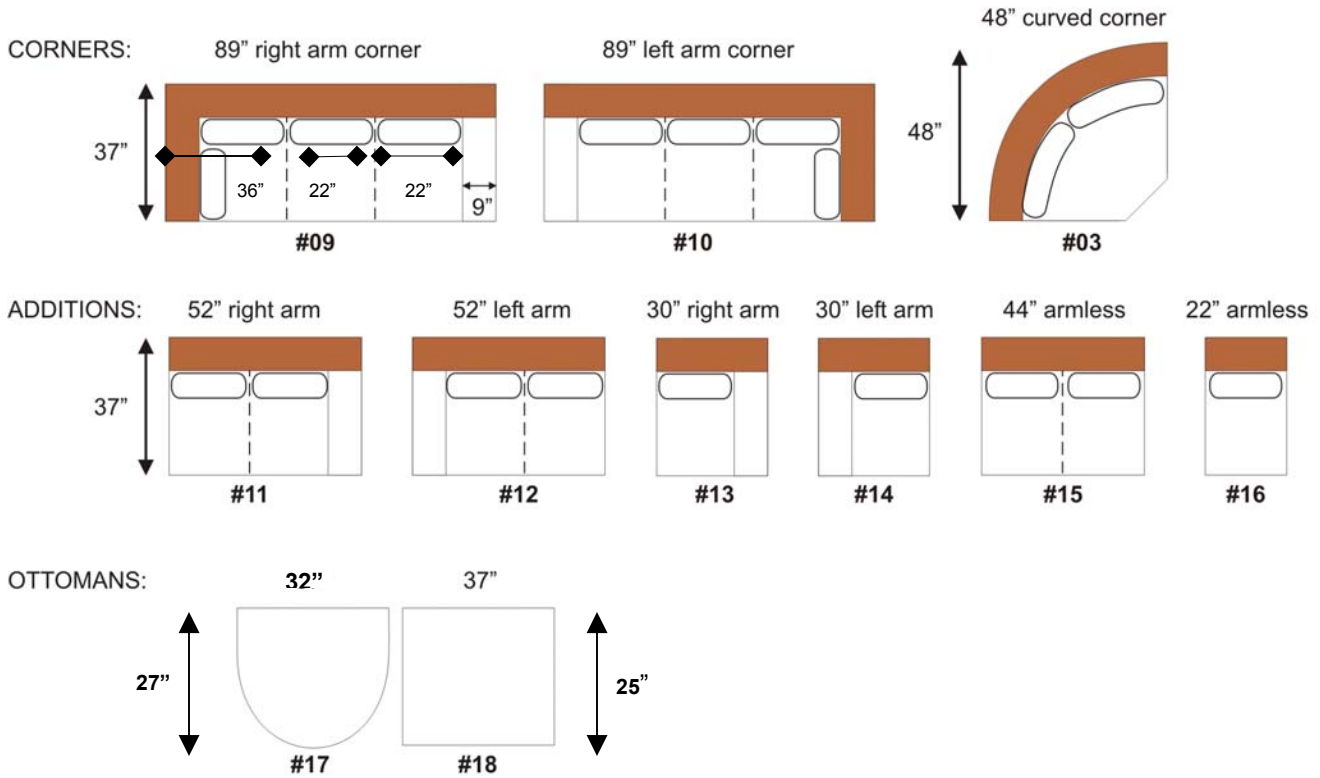

Sectionals: Groups B & D

Sectionals are available in many sofa styles that are skirted or upholstered base.
Sofabeds are also available in sectionals.
Please call for more information.